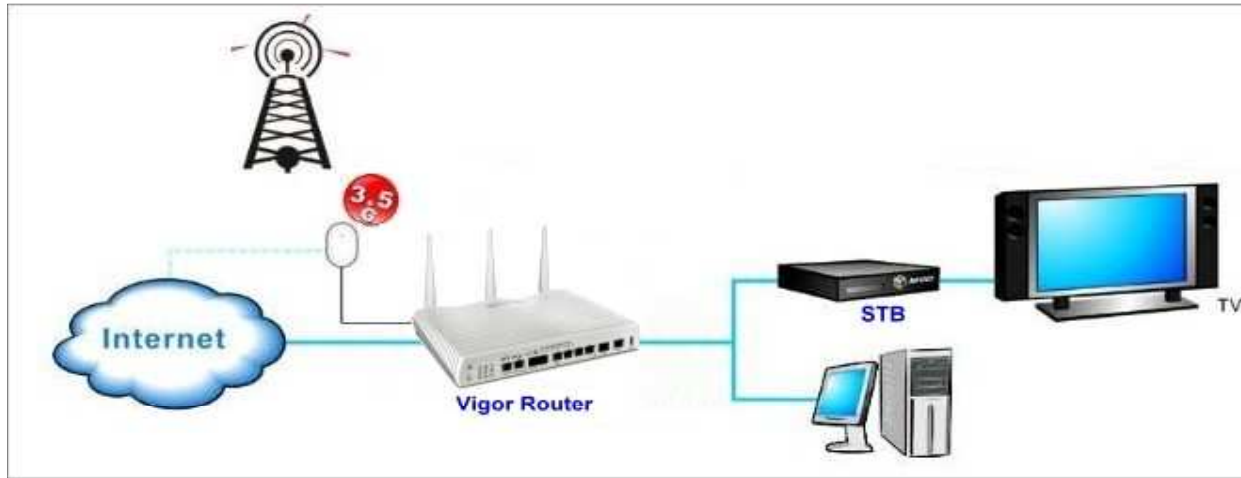

Vigor Router 3.5G Modems / Mobiles Support List

The following 3.5G modems / mobiles have been tested with Vigor2110 series , Vigor2130 series, Vigor2710 series, Vigor2800 series , Vigor2820 series , Vigor2830 series , **Vigor2850 series , Vigor2910 series , Vigor2920 series, Vigor2955, Vigor3100 series , Vigor3200 series , VigorPro 5510 series, VigorIPPBX 2820 series, VigorIPPBX 3510** and Mandy other standard 3.5G modems / mobiles will also work; please download latest Firmware for your Vigor router.